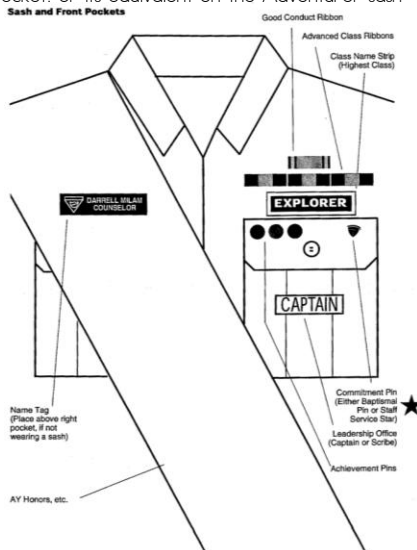

2. Field Uniform – Club Meetings

- Pathfinder T-shirt
- Blue jeans
- Tennis Shoes