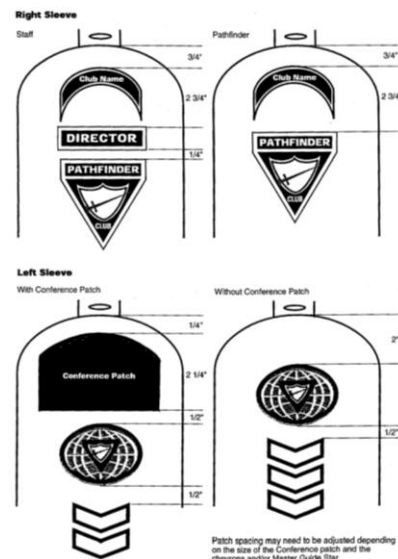

2. Field Uniform – Club Meetings

- Pathfinder T-shirt
- Blue jeans
- Tennis Shoes